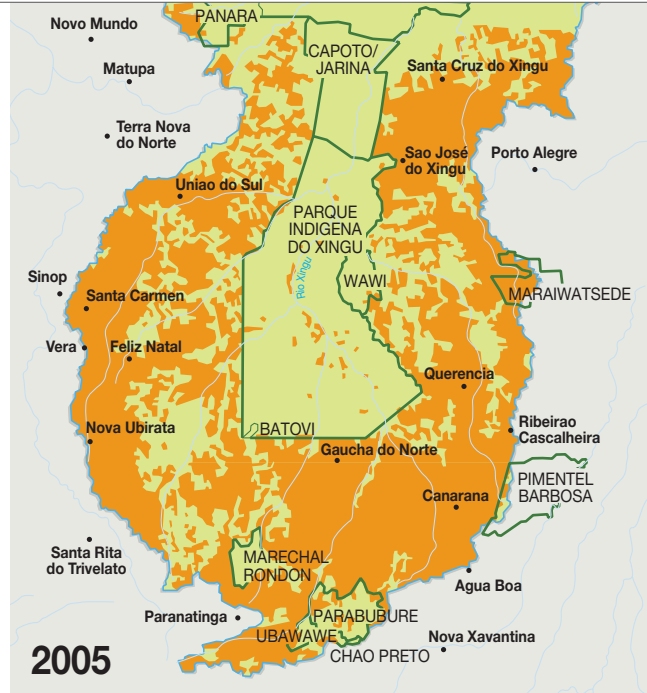

1994

- Area of deforestation
- Area of original vegetation
- Indigenous territories
- Hydrographic basin of Rio Xingu

2005

Source: Instituto Socioambiental, April 2006.

0 100 Km