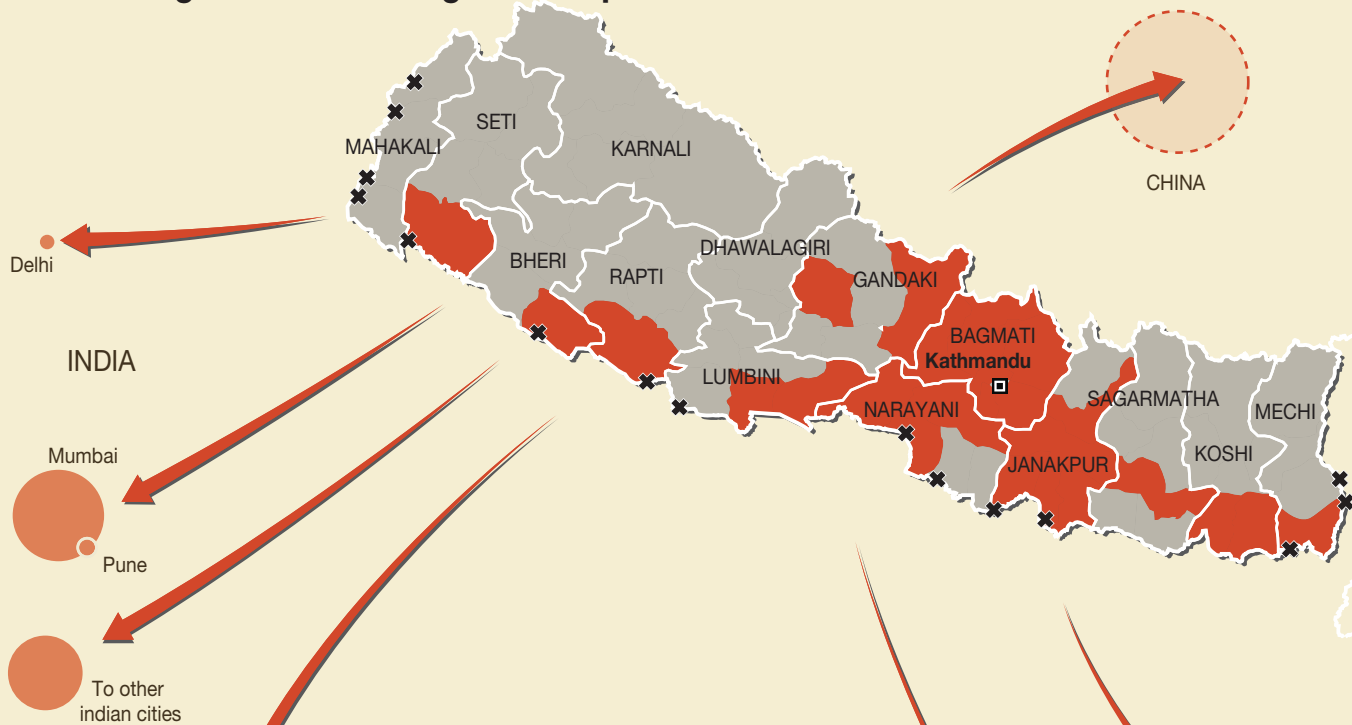

Trafficking of women and girls in Nepal

- High trafficking risk districts
- ✕ Documented trafficking border crossing point
- ➔ Main destinations

Estimates of trafficked girls and women for brothel based prostitution

Sources: Maiti Nepal; NHRC, Trafficking in Person Especially on Women and Children in Nepal, 2008, Interpol; *Press Review*.