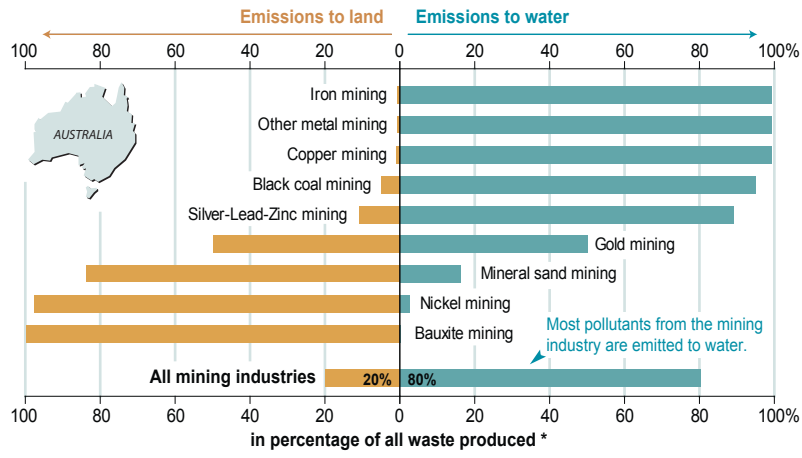

Mining waste emissions to land and water in Australia

* Emissions to air are not taken into account (they are not considered as "waste" per se).
 Source: Australian National Pollutant Inventory, 2006 (figures for 2004).