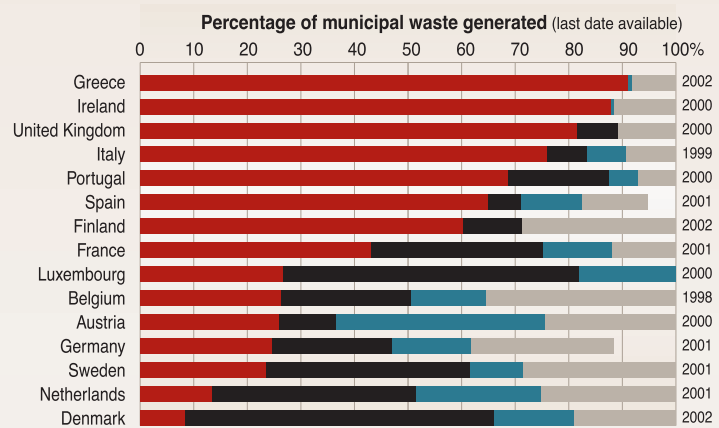

Landfilling and incinerating still leading in Europe

Treatment of municipal waste in selected countries

What is projected for 2020 ?

Source: OCDE, Eurostat, 2002 and 2001.