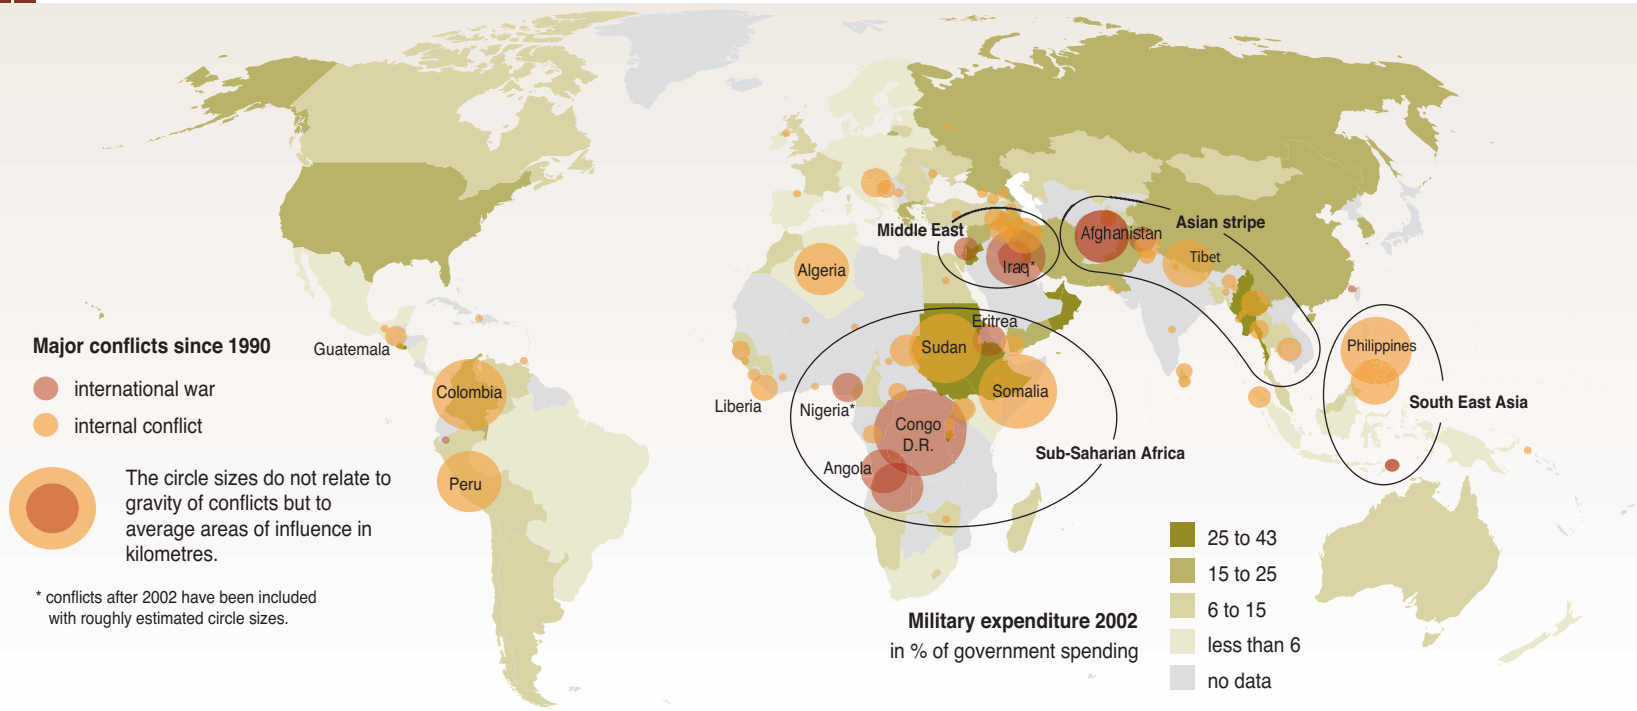

CRUSHED by war

Sources: PRIO/Uppsala Armed Conflict Dataset 2004, International Peace Research Institute, Oslo (PRIO), Department of Peace and Conflict Research, Uppsala University; Stockholm International Peace Research Institute, 2003.